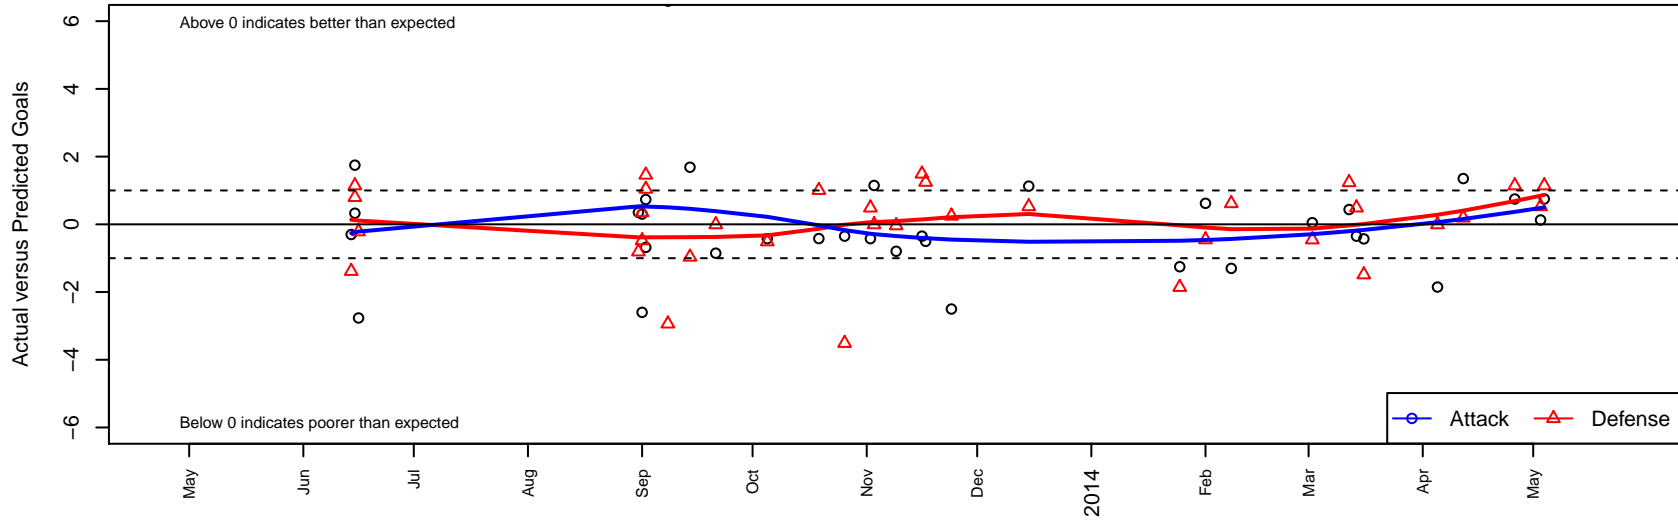

# FC Alliance A G00

FC Alliance  
 Woodinville, WA  
 G00 total strength=1125  
 attack=3.99 defense=2.38  
 fall league = RCL G00 Div 3, RCL G00 7V2, Sp  
 alt names used:  
 FC Alliance G00 A  
 FC Alliance A [G00]  
 FC Alliance A

Venues played:  
 Starfire Spring Classic GU13  
 Labor Day Cup GU13  
 RCL G00 Div 3  
 RCL G00 7V2  
 Spr RCL G00 Div 2  
 Challenge Cup G00 Division 1 – Challenge 1

**FC Alliance A G00**  
 Dots are actual minus expected GF (blue circles) and GA (red triangles).  
 Blue line is smoothed change in attack strength. Red is smoothed change in defense strength.